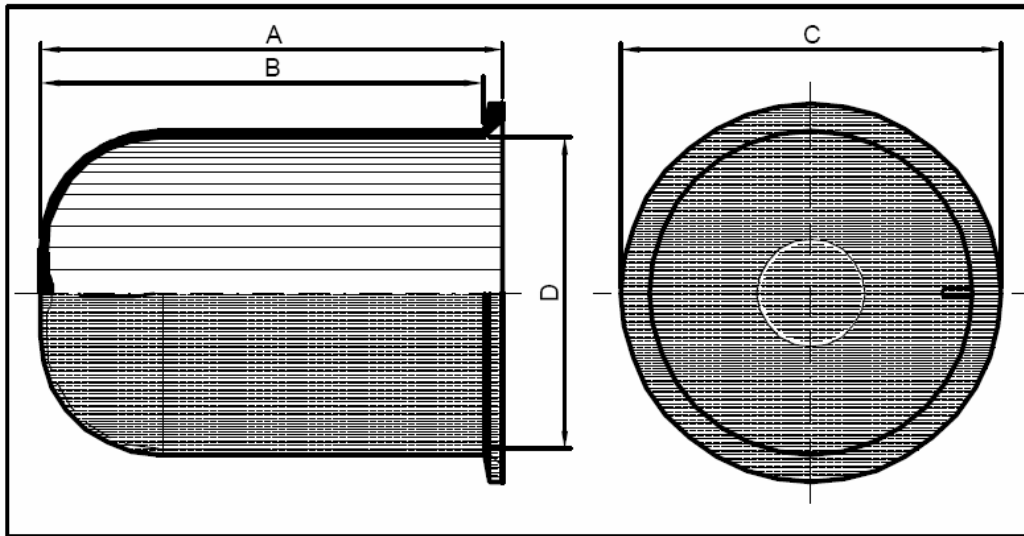

Domed Closures

Dome Closure	Outside Length A	Inside Length B	Outside Diameter C Max	Inside Diameter D
Sleeve 30	200 mm+-	195 mm+-	77 mm	61 mm
Sleeve 31	200 mm+-	195 mm+-	125 mm	96 mm
Sleeve 31 Extended	275 mm+-	270 mm+-	125 mm	96 mm
Sleeve 32	200 mm+-	195 mm+-	165 mm	135 mm
Sleeve 32 Extended	275 mm+-	269 mm+-	165 mm	135 mm

Combinations & Cable Dimensions

Sleeve 30D	Sleeve 31B	Sleeve 31C	Sleeve 32K	Sleeve 32F
1 x Ø 19 2 x Ø 17	1 x 30 x 50 oval 2 x Ø 25 2 x Ø 16	2 x Ø 25 4 x Ø 16 1 x Ø 11	1 x 33 x 50 oval 1 x Ø 35 3 x Ø 27 2 x Ø 17	2 x Ø 19 10 x Ø 12