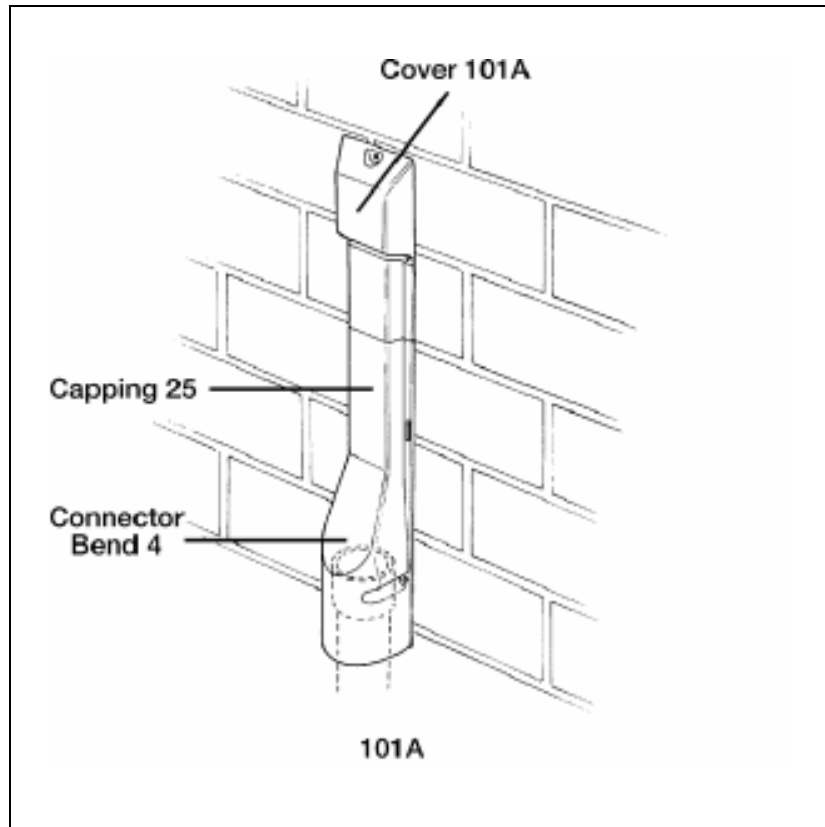

**Cable Entry Covers**

Description	Item Code	Colour	Use
Connector Bend No. 4	95096	Grey (PVC-U)	Connecting Duct 56 or 102 to Cover 101A, or Capping 25, on house walls.
Capping 25A	72180	Grey (PVC-U)	To protect service cable between Cover 101A and Connector Bend 4, if required. (500mm)
Cover 101A	71987	Grey (PVC-U)	To cover cable entry on house walls, used with Connector Bend 4 or Capping 25